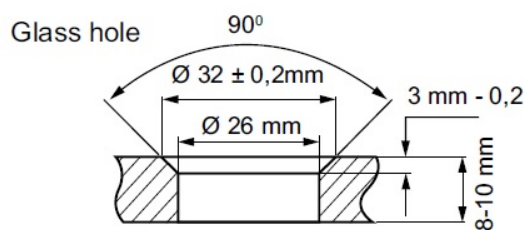

### Description:

Wall Mounting Bracket Tube/Glass Lay-On, F/8-10mm Glass, CSK Screws, F/Tube  $\varnothing$ 25mm, SS304

### Item number:

28.29.009-1

Units	Box	Carton	HS Code	Barcode
Pcs.	1	40	8302419000	 5704866103237

Item No.: 28.29.008

No drilling in tube required.

Cannot be used with anti-lift  
block on sliding rollers

Flush mount glass fabrication